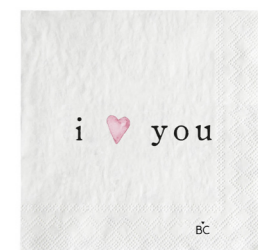

ZA/NAPKIN 067 S RO
I love you