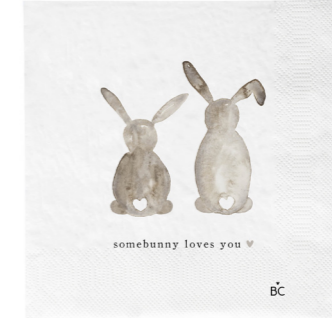

HG/JARS L 001 WD
Bon appetit
12 x 18 cm

ZA/NAPKIN 064 LBT
Home made

ZA/NAPKIN 064 S BT
Sweet love

ZA/NAPKIN 065 LBT
Somebunny loves you

ZA/NAPKIN 065 S BT
Hip, hop, hip

ZA/NAPKIN 066 LIB
Bon appetit

ZA/NAPKIN 066 S IB
Celebrate